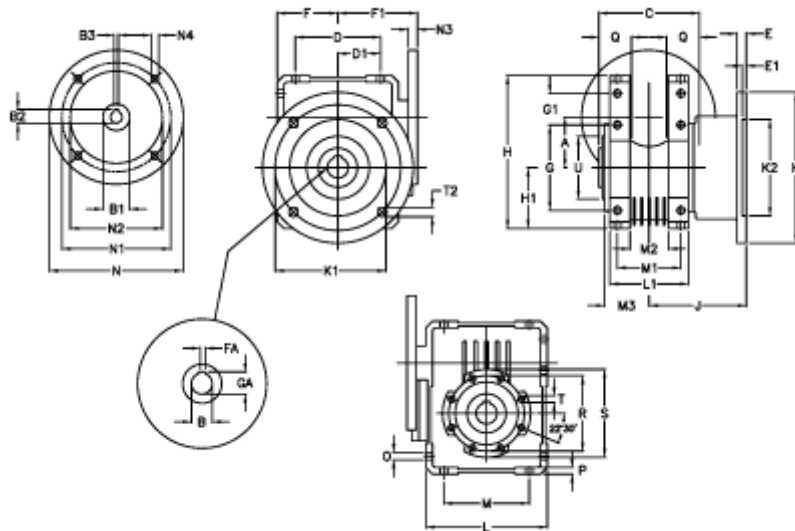

Article number: 392206303842516

Description: Worm Gear with Torque Limiter
W63 L1-UF-38-P71B5

Measures

A = 62.17	E = 11	H = 182.5	M = 102	N4 = 9	U = 75
B = 25	E1 = 5	H1 = 72.5	M1 = 76	O = 9.0	
B1 E7 = 14	F = 73	J = 116.0	M2 = 46	P = 8	
B2 = 16.3	F1 = 95	K = 180	M3 = 53	Q = 35	
B3 H9 = 5	FA = 8	K1 = 150	N = 160	R = 90	
C = 120	G = 102	K2 = 115	N1 = 130	S = 105	
D = 102.0	G1 = 37.5	L = 145	N2 = 110	T = M8x14	
D1 = 51.0	GA = 28.3	L1 = 94	N3 = 11.0	T2 = 11.0	